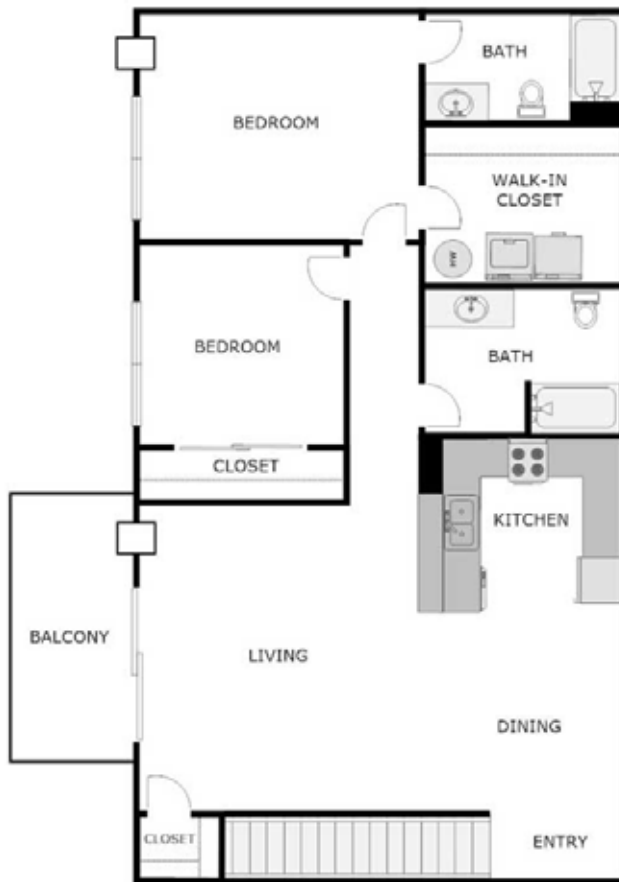

2 Bedroom 2 Bath Upper Apartment

1,144 Sq. Ft.

RENT

DEPOSIT

DATE AVAILABLE

NOTES

Heritageestateswi.com

relax, enjoy, live!